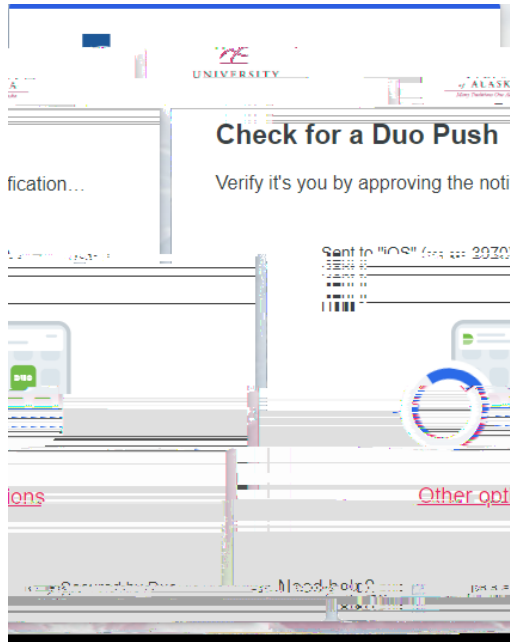

## The New DUO Request

Automatically sends you a push unless you click other options.

The New DUO Request if it timed out.

## The Old DUO Request

The Old DUO Request if it timed out.