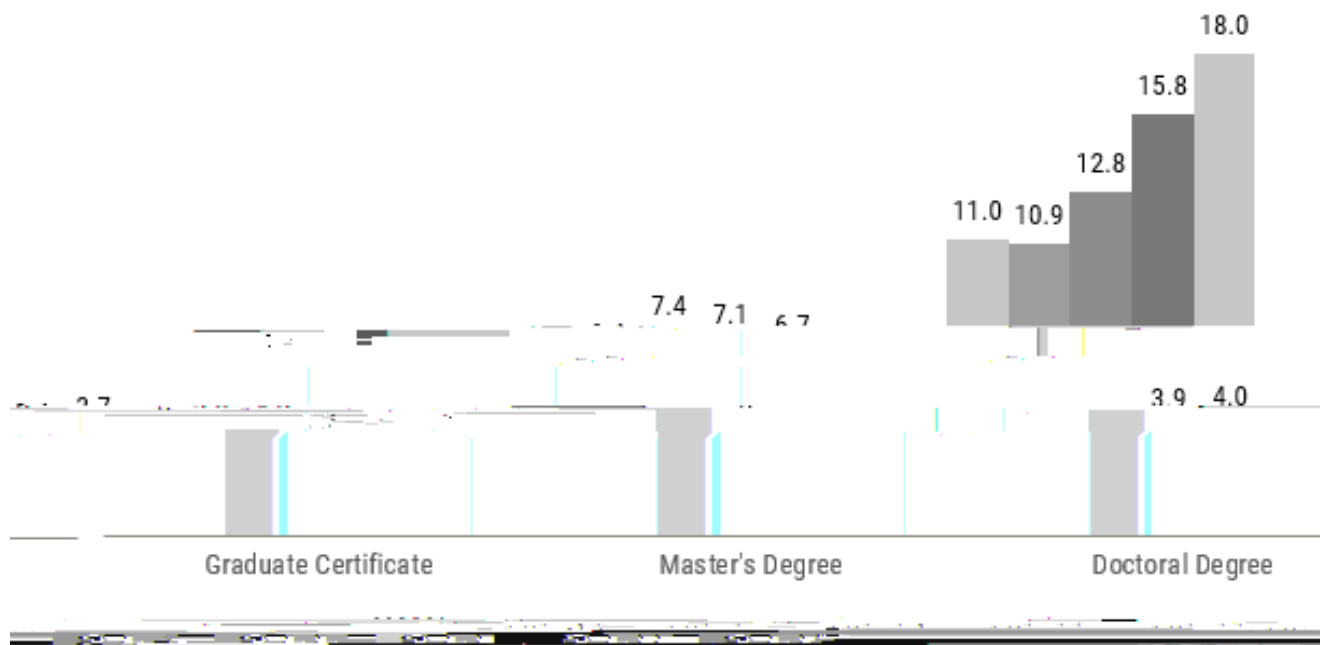

Figure 4.1

UAA GRADUATE PROGRAMS MODE, MEDIAN, AND AVERAGE SEMESTERS TO DEGREE

NOTE: The mode for doctoral degree could not be calculated due to the small sample size.

Figure 4.2

UAA AVERAGE SEMESTERS TO DEGREE BY TYPE OF GRADUATE PROGRAM AND YEAR 2019-2023 GRADUATES

Table 4.1

UAA AVERAGE SEMESTERS TO DEGREE REPORT E R ' S P-DISAGGREGATED

	Award Total AY 2019	AVERAGE SEMESTERS	Award Total AY 2020	AVERAGE SEMESTERS	CHANGE
Total	221				