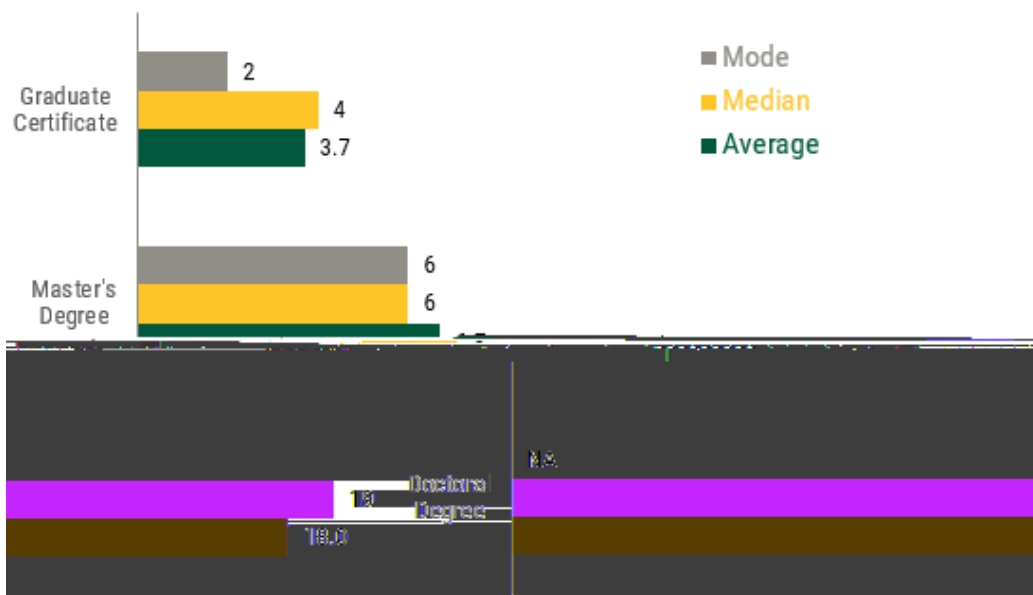

Figure 4.1

UAA GRADUATE PROGRAMS MODE, MEDIAN, AND AVERAGE SEMESTERS TO DEGREE

NOTE: The mode for doctoral degree could not be calculated due to the small sample size.

Figure 4.2

UAA AVERAGE SEMESTERS TO DEGREE BY TYPE OF GRADUATE PROGRAM AND YEAR 2019-2023 GRADUATES

Table 4.1

UAA AVERAGE SEMESTERS TO DEGREE REPORT E R ' S P-DISAGGREGATED

	Award Total AY 2019	AVERAGE SEMESTERS	Award Total AY 2020	AVERAGE SEMESTERS	CHANGE
Total	221				